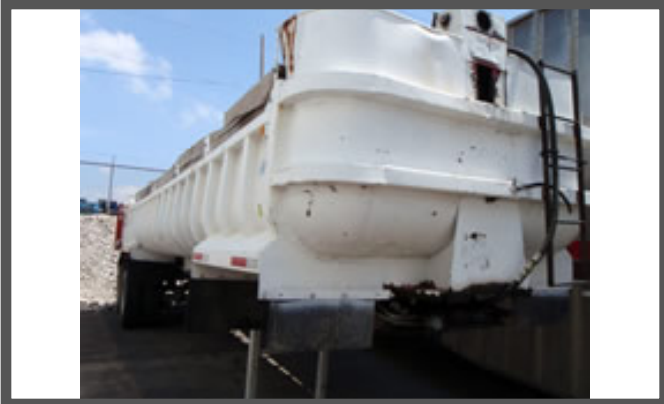

EQUIPMENT FOR SALE

2000 Hobbs 38' x 96" End Dump Trailer

\$26,000

SPECIFICATIONS

EQUIPMENT OVERVIEW

Year **2000**
Make **Hobbs**
Model **38' x 96" End Dump Trailer**
Stock # **15654**
VIN # **FHJ578504**
Color **White**

CHASSIS SPECIFICATIONS

Axles **Tandem**
All Tires **11R22.5**
Percentage **60 %**
Rear Suspension **Leaf Spring**
Wheels **Steel**

BODY SPECIFICATIONS

To the best of our knowledge the information contained in this Specification Sheet is correct at the time of publication; however, it should not be relied upon as a statement or representation of fact. Seller and its affiliates or parent corporation may make improvements and/or changes to the content of this information at any time without notice. All merchandise, products, product specifications and product price specifications contained within this Specification Sheet are subject to change without notice. All equipment sold "As Is."