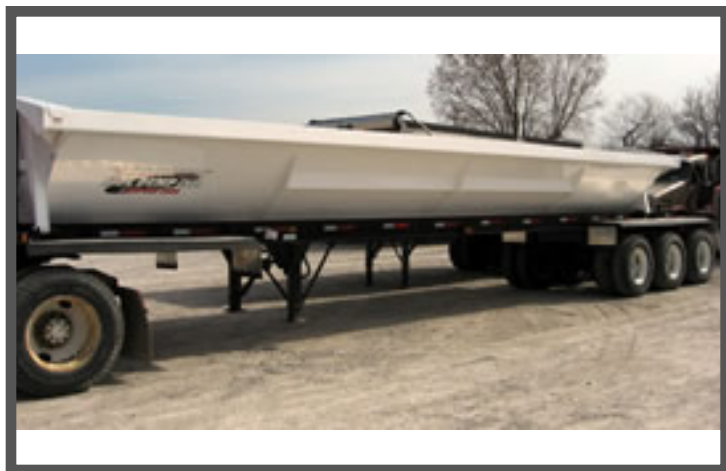

6300 Nall Ave, 2nd Floor, Mission, KS 66202

2007 Side Dump Industries 42 Ft Steel Side Dump

Year **2007**
Make **Side Dump Industries**
Model **42 Ft Steel Side Dump**
Stock # **8197**
VIN # **1S9DS42307S819574**
GVWR **75,000 #**
Color **White/Black**

CHASSIS SPECIFICATIONS

Axles **Tri-Axle**
All Tires **11R22.5**
Percentage **90 %**
Rear Suspension **Leaf Spring**
Wheels **Steel**

BODY SPECIFICATIONS

Frame Length **49'**
Dump Size **42'**

SALE PRICE: \$42,000