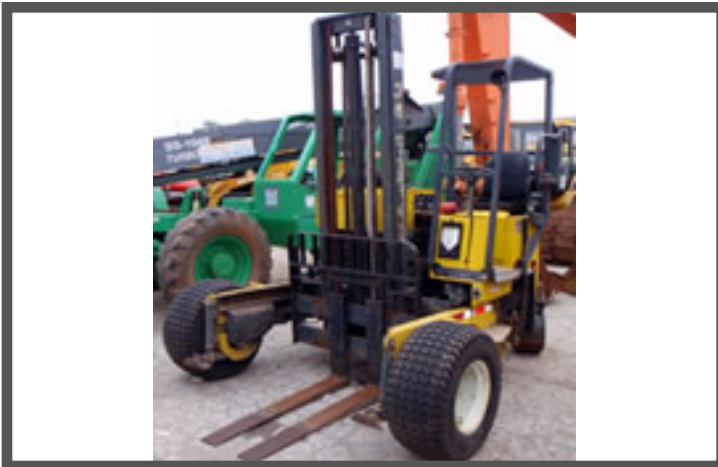

6300 Nall Ave, 2nd Floor, Mission, KS 66202

1999 Moffett M5000

Year **1999**
Make **Moffett**
Model **M5000**
Stock # **8720**
VIN # **9325**
Hours **1,661**
Color **Yellow**
Cab **OROPS**

CHASSIS SPECIFICATIONS

Engine	Kubota V2203-E Diesel
Tires / Tracks	31x15.50x15
Drive	3WD
Differential Lock	Yes
Engine Brake	Yes

ATTACHMENTS and ADDITIONAL ITEMS

Lift Capacity	5,000#
Attachment	48" Forks
Mast Height	12'

SALE PRICE: \$19,500